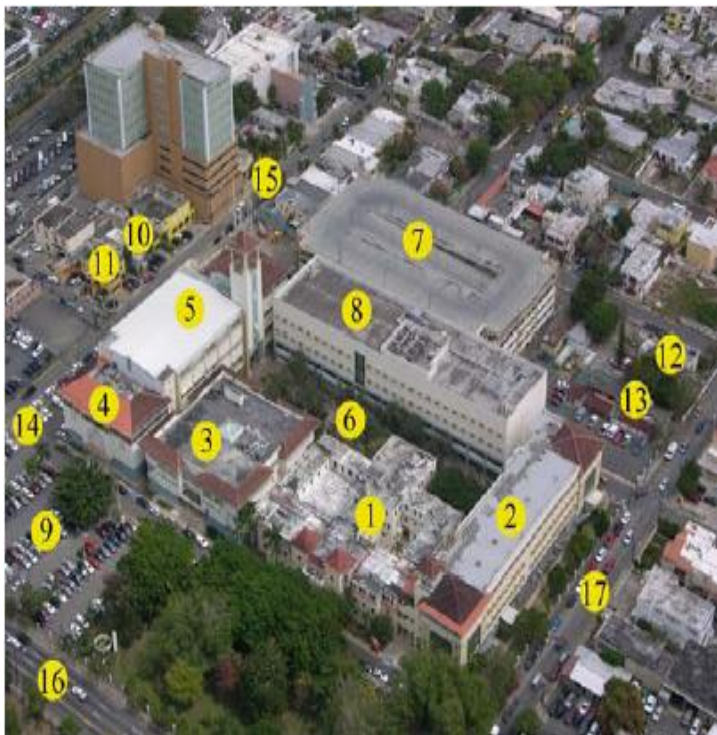

I. CAMPUS MAP

1. Main Building. University Administration
2. Engineering Laboratories Building
3. Library
4. Amphitheater
5. Multi-Purpose Building: (School of Architecture, Basketball Court, Cafeteria, Student Center, Science Art Deanship, Security Office)
6. Fifth Centennial Plaza
7. Student's Parking
8. Pavilion: (School of Management, Geomatic Sciences Department)
9. Parking for Faculty, Administration and Visitors
10. School of Landscape Architecture
11. Graduate School
12. Medical Services
13. General Services
14. Main University Entrance
15. Alhambra Street
16. Ponce de León Ave.
17. José Martí Street