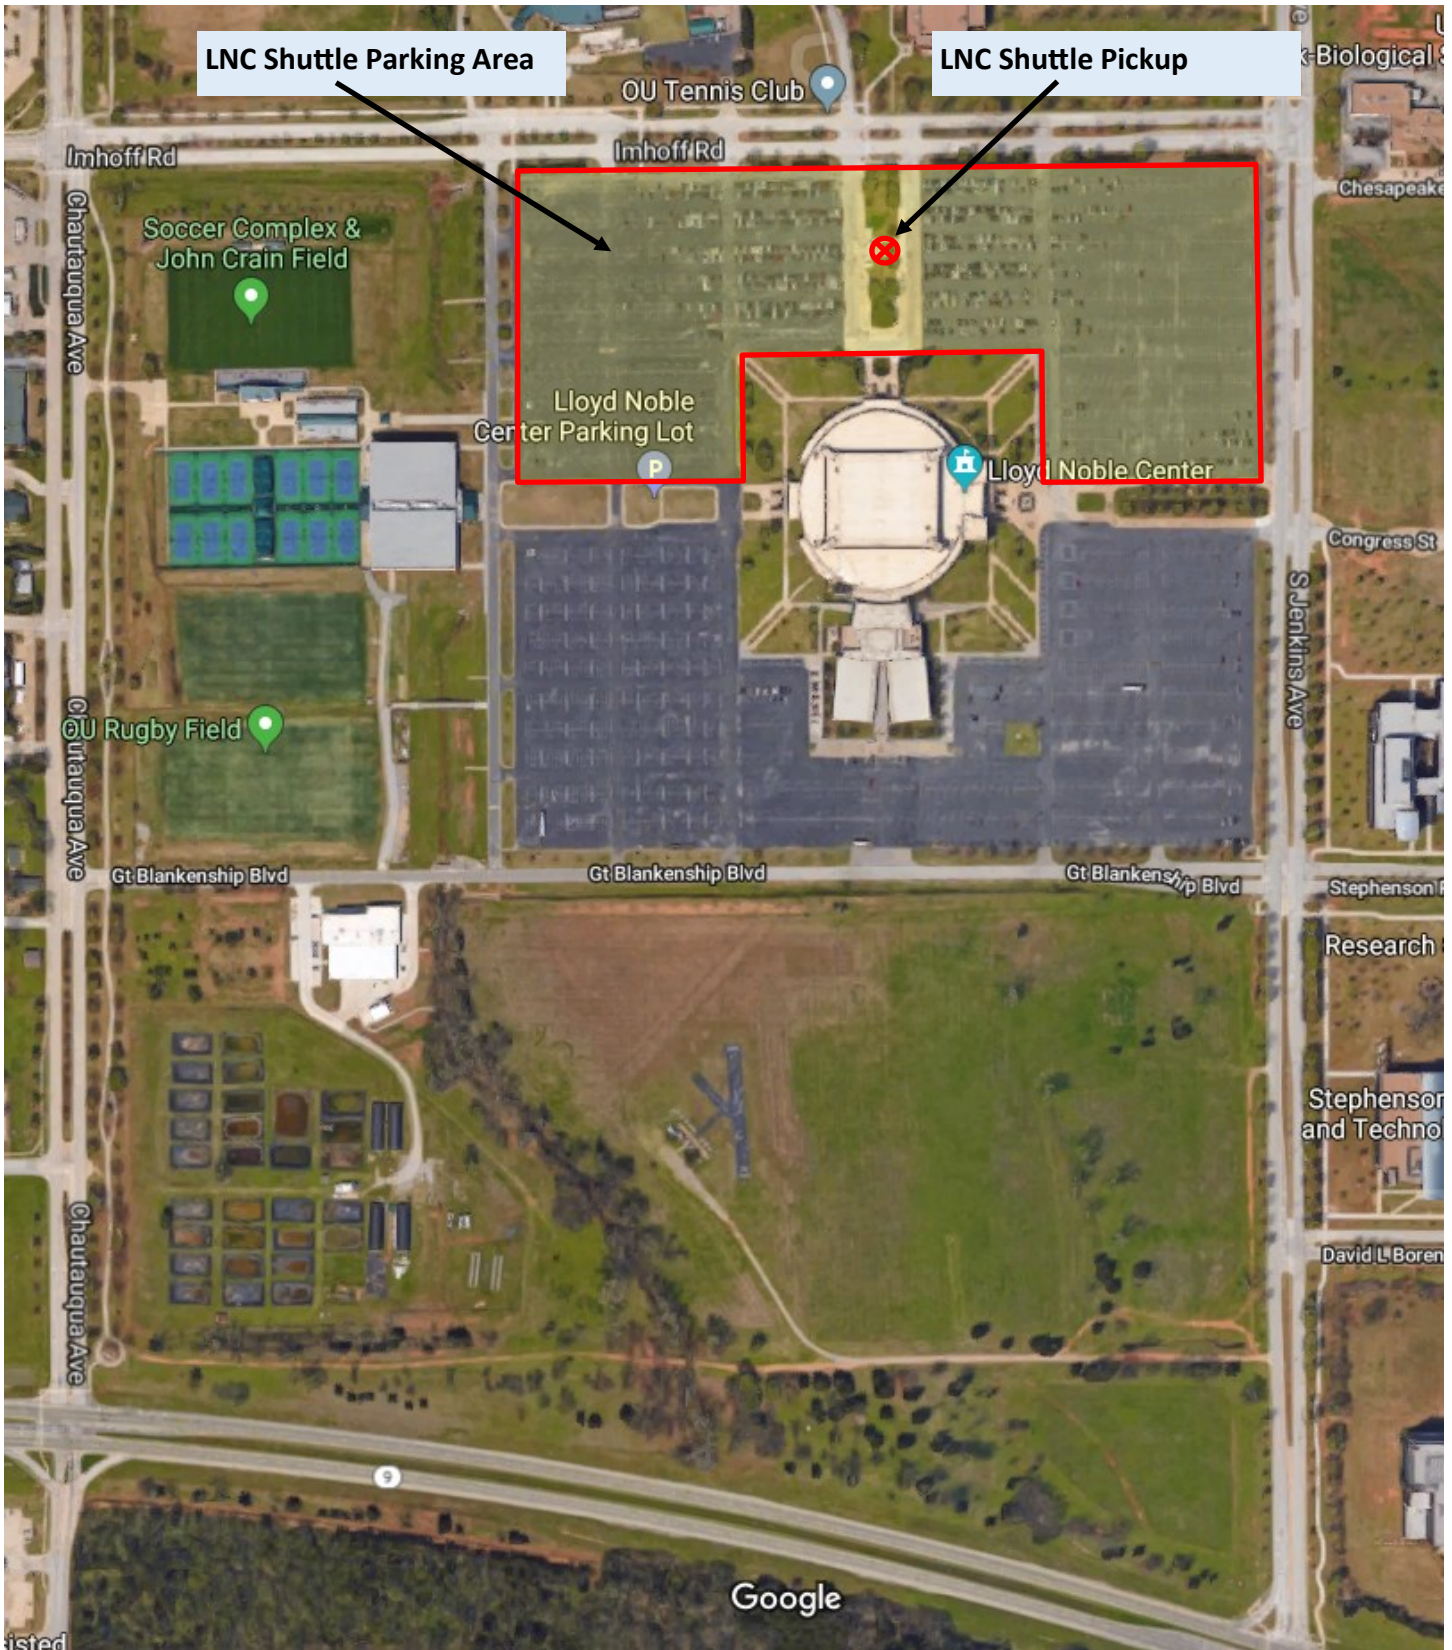

Lloyd Noble Shuttle Parking

1. Park anywhere in the shaded area marked LNC Shuttle Parking area below. The parking entrance is located off of Imhoff Rd.
2. Proceed to the LNC Shuttle Pickup area
3. Board the bus. It is no charge and they do not check ID's
4. The next stop is in front of the Admin/Forum Buildings on Asp Ave.

Multipurpose	Reserved	Visitor (NO STUDENT OR EMPLOYEE PARKING)	P Pay Station
Faculty/Staff	Housing	Customer (METERED SPACES ALL USERS)	Disability

Multipurpose