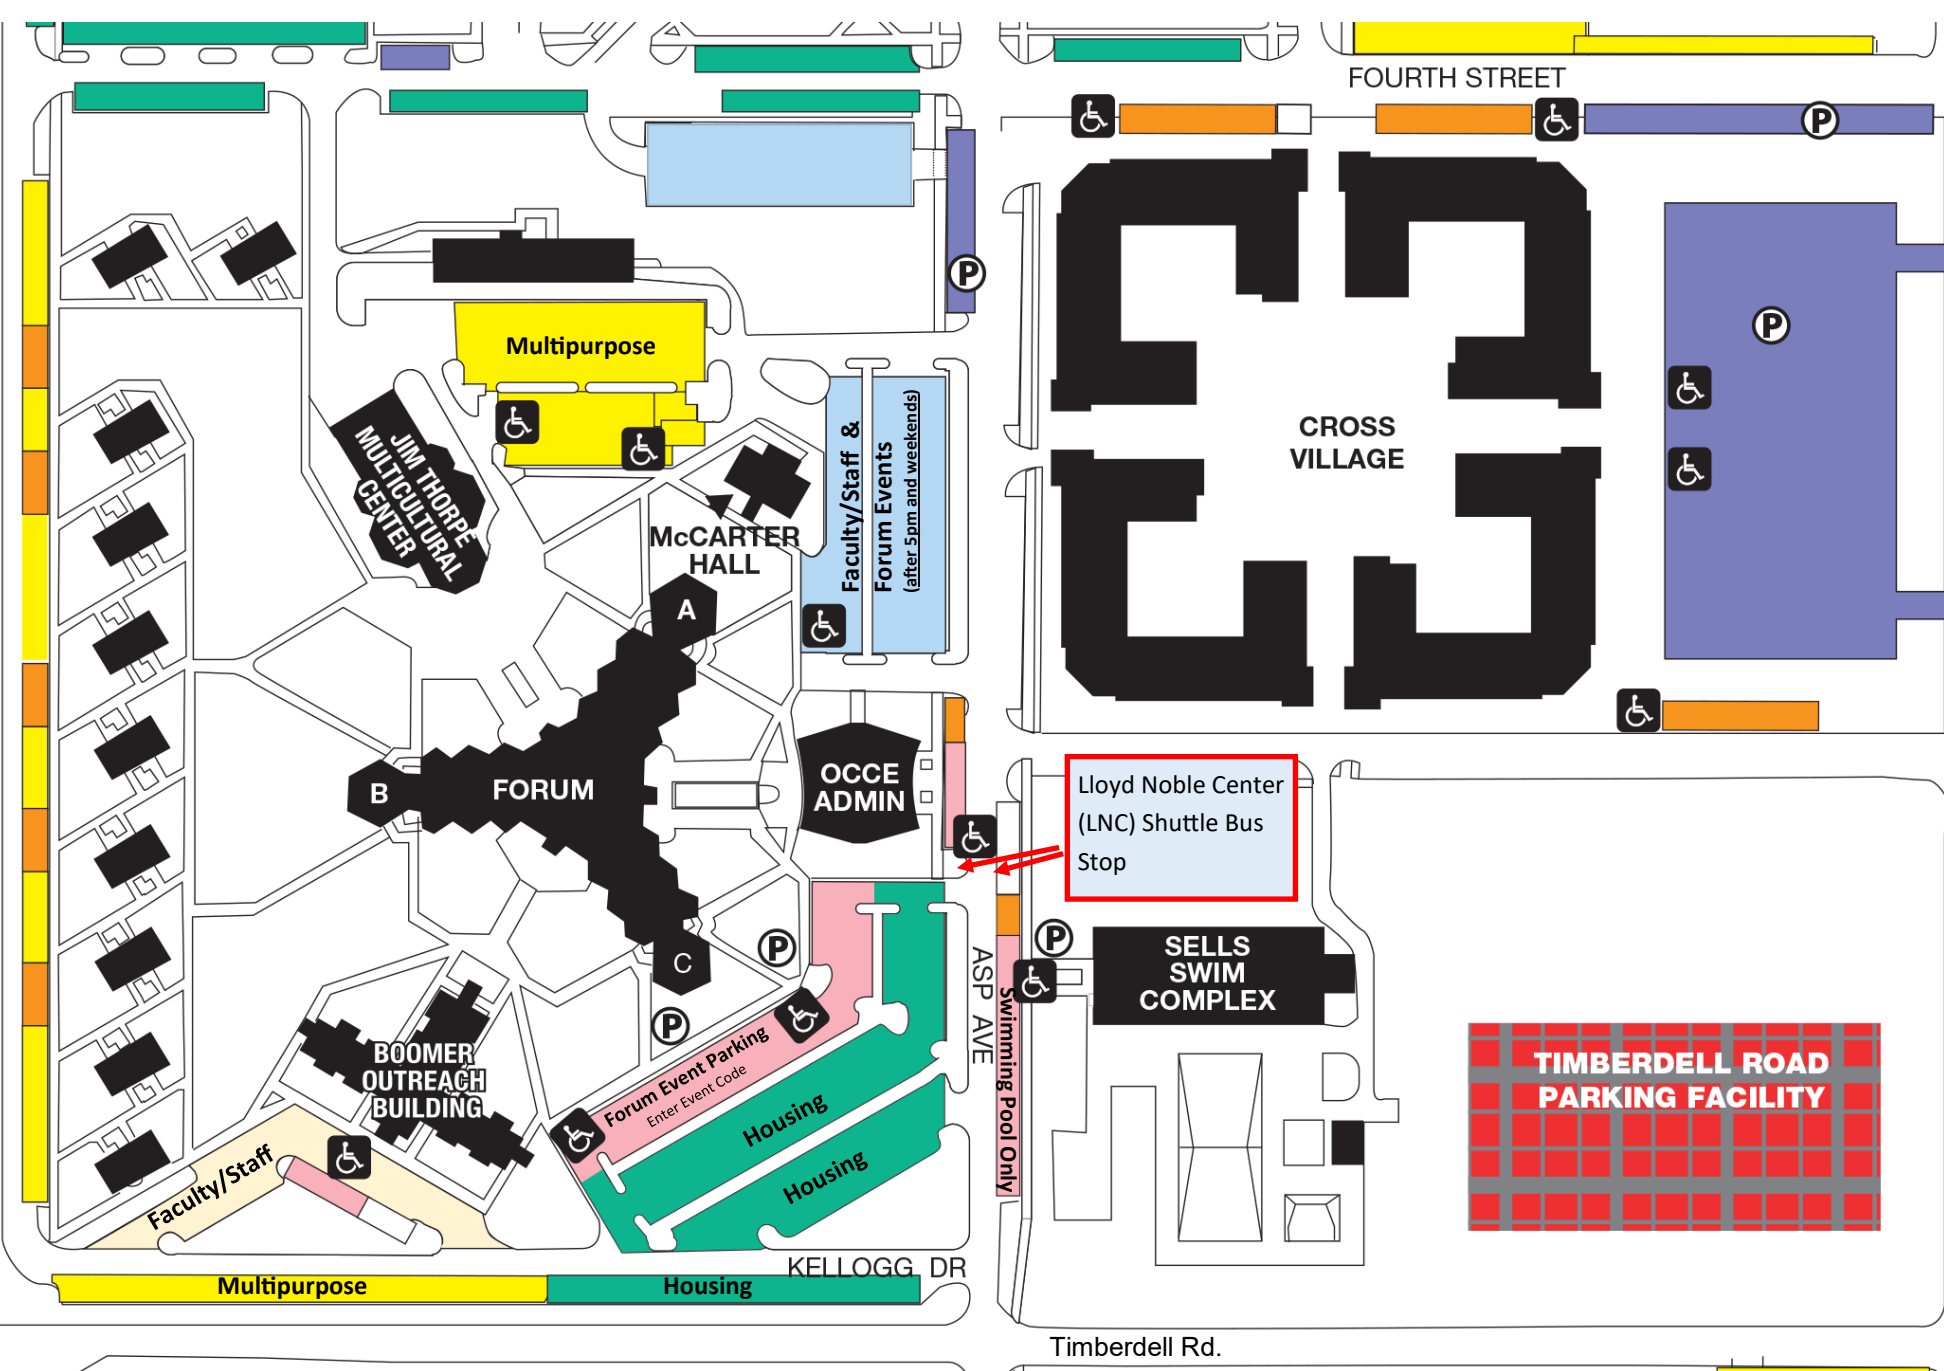

Lloyd Noble Shuttle Parking

1. Park anywhere in the shaded area marked LNC Shuttle Parking area below. The parking entrance is located off of Imhoff Rd.
2. Proceed to the LNC Shuttle Pickup area
3. Board the bus. It is no charge and they do not check ID's
4. The next stop is in front of the Admin/Forum Buildings on Asp Ave.

Multipurpose	Reserved	Visitor (NO STUDENT OR EMPLOYEE PARKING)	P Pay Station
Faculty/Staff	Housing	Customer (METERED SPACES ALL USERS)	Disability

Multipurpose